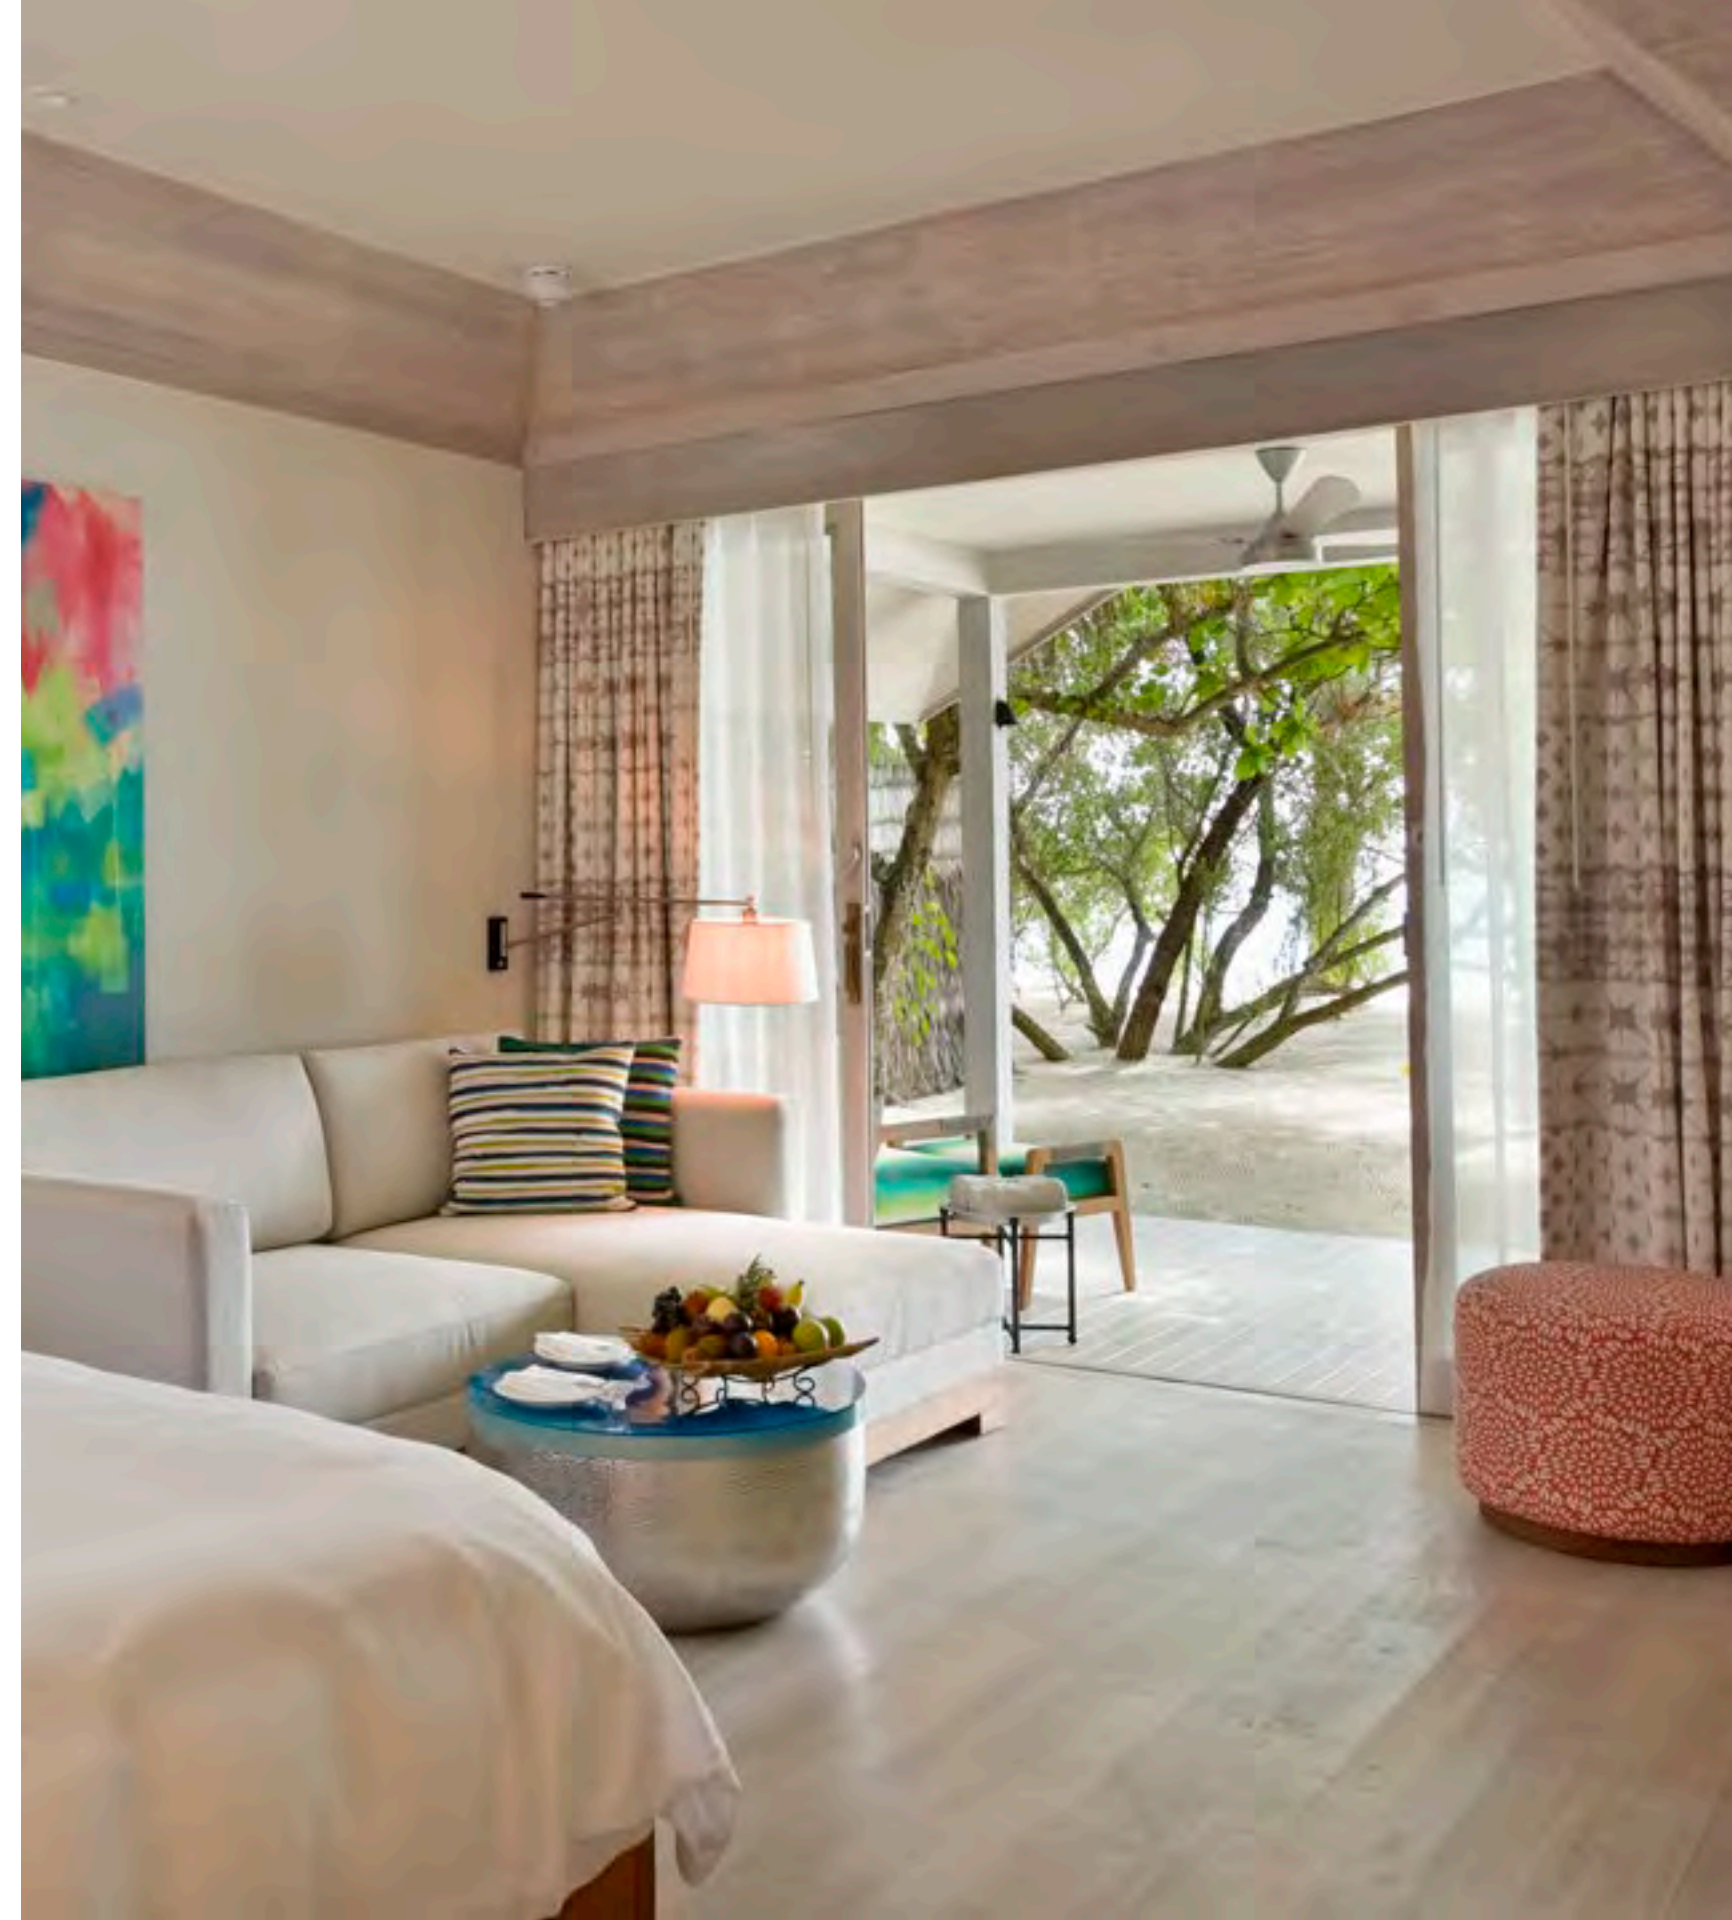

CLICK on the Floor Plan or Image for more...

WATER VILLA

Floor Plan

Features:

Sea-view and access | Semi-Open Bathroom | Open-air bathtub | Walk-in Closet | Veranda with lounges, table and chairs | Overwater Hamocks | Living Room