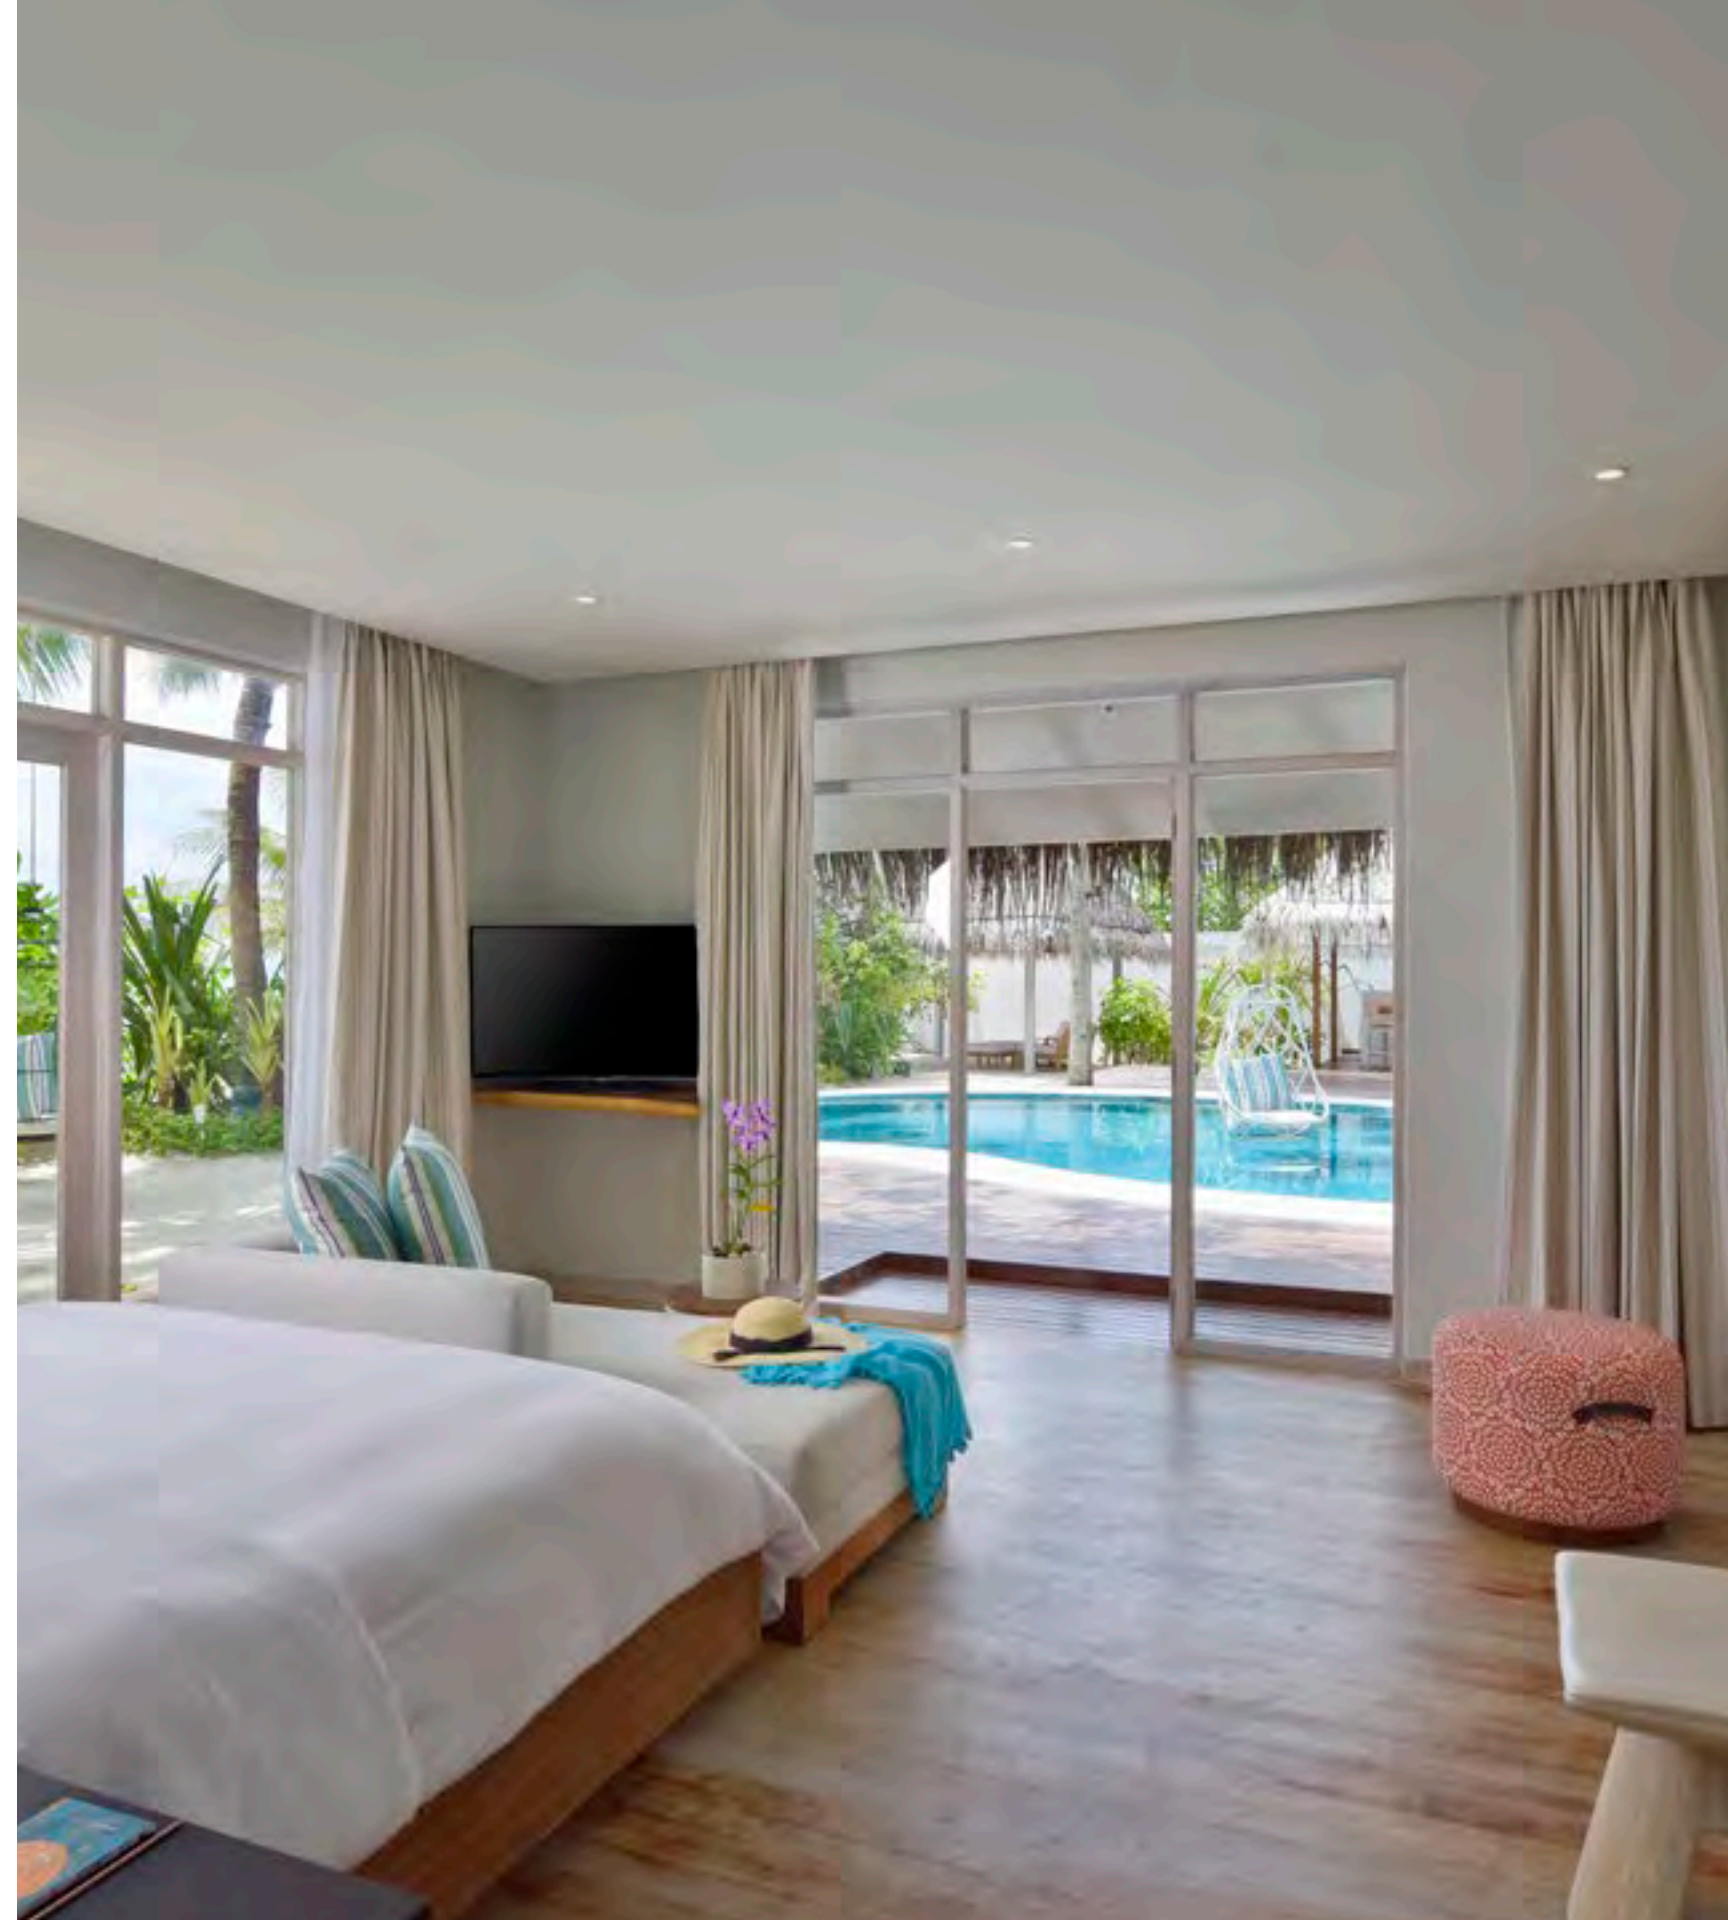

Features:

2 King size Bedrooms and 1 Twin Bedroom | Large Living Room | Sea-view and access | 3 Indoor Bathrooms | 2 Open-air shower | 2 Walk-in Closets | Scenic Private Outdoor Pool | Veranda with lounges, table and chairs | Outdoor Bar and Life Cooking facilities | Double day bed | Gazebo | Hammocks

Size: 715 sqm

Location: Sunrise

No. of Villas: 1 unit

Occupancy: 6 Adults + 2 Children or 4 Adults + 4 Children

CLICK on the Floor Plan or Image for more...