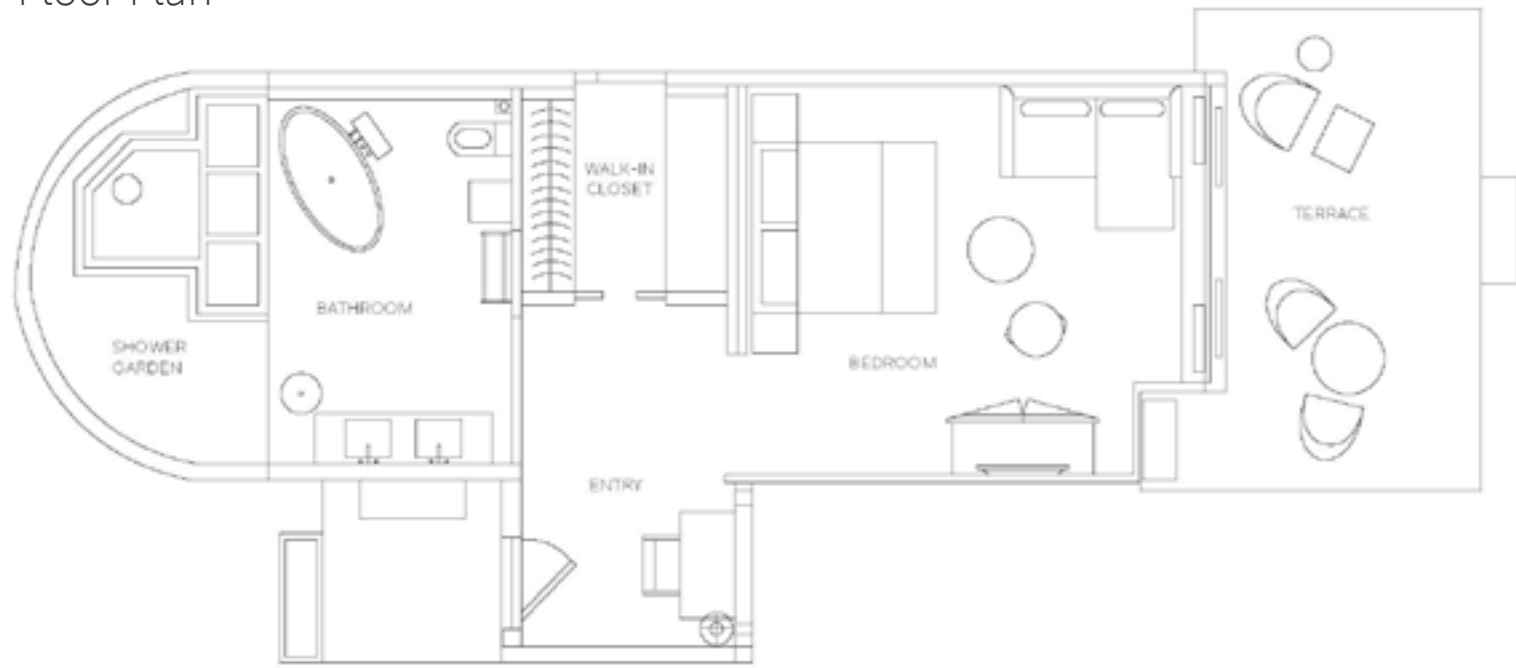

Total: 11 categories
80 Villas

BEACH BUNGALOW

Floor Plan

Features:

Sea-view and access | Semi-Open Bathroom | Open-air shower | Classic Bathtub | Walk-in Closet | Covered porch | Covered deck with table and chairs | Sun lounge at the beach

Size: 75 sqm
Location: Sunrise or Sunset
No. of Villas: 12 units (6 Sunrise + 6 Sunset)
Occupancy: 2 Adults + 2 Children or 3 Adults

CLICK on the Floor Plan or Image for more...

BEACH VILLA

Floor Plan

Features:

Sea-view and access | Semi-Open Bathroom | Open-air shower | Classic Bathtub | Walk-in Closet | Covered porch | Covered deck with table and chairs | Sun lounge at the beach

Size: 90 sqm
Location: Sunrise
No. of Villas: 10 units
Occupancy: 2 Adults + 2 Children or 3 Adultss

CLICK on the Floor Plan or Image for more...

WATER VILLA

Floor Plan

Features:

Sea-view and access | Semi-Open Bathroom | Open-air bathtub | Walk-in Closet | Veranda with lounges, table and chairs | Overwater Hamocks | Living Room