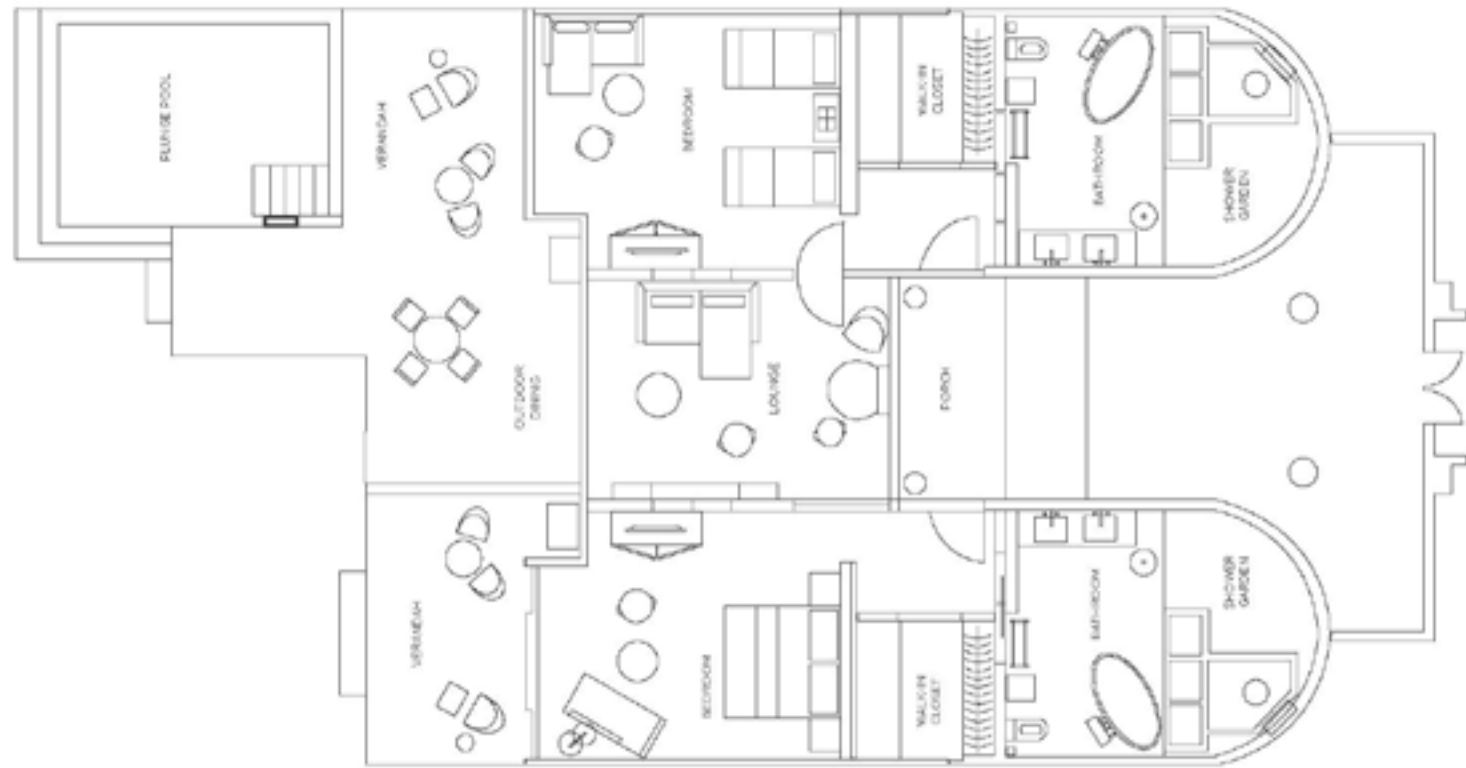

CLICK on the Floor Plan or Image for more...

WATER VILLA

Floor Plan

Features:

Sea-view and access | Semi-Open Bathroom | Open-air bathtub | Walk-in Closet | Veranda with lounges, table and chairs | Overwater Hamocks | Living Room

2 King size Bedrooms | Living Room| Sea-view and access |
2 Semi-Open Bathrooms | Open-air shower | 2 Walk-in Closets |
Veranda with lounges, table and chairs | Double day bed | Gazebo

Size: 270 sqm

Location: Sunrise

No. of Villas: 1 unit

Occupancy: 4 Adults + 4 Children or 2 Adults + 6 Children

CLICK on the Floor Plan or Image for more...

GRAND BEACH POOL VILLA

Floor Plan

Features:

1 Master Bedroom and 1 Twin Bedroom | Living Room | 2 Entrance areas | Sea-view and access | 2 Semi-Open Bathrooms | Open-air shower | 2 Walk-in Closets | Private Outdoor Plunge Pool | Veranda with lounges, table and chairs | Double day bed | Gazebo

Size: 250 sqm
Location: Sunset
No. of Villas: 6 units
Occupancy: 4 Adults + 2 Children or 2 Adults + 4 Children

CLICK on the Floor Plan or Image for more...

RETREAT GRAND BEACH POOL VILLA

Floor Plan

Features: