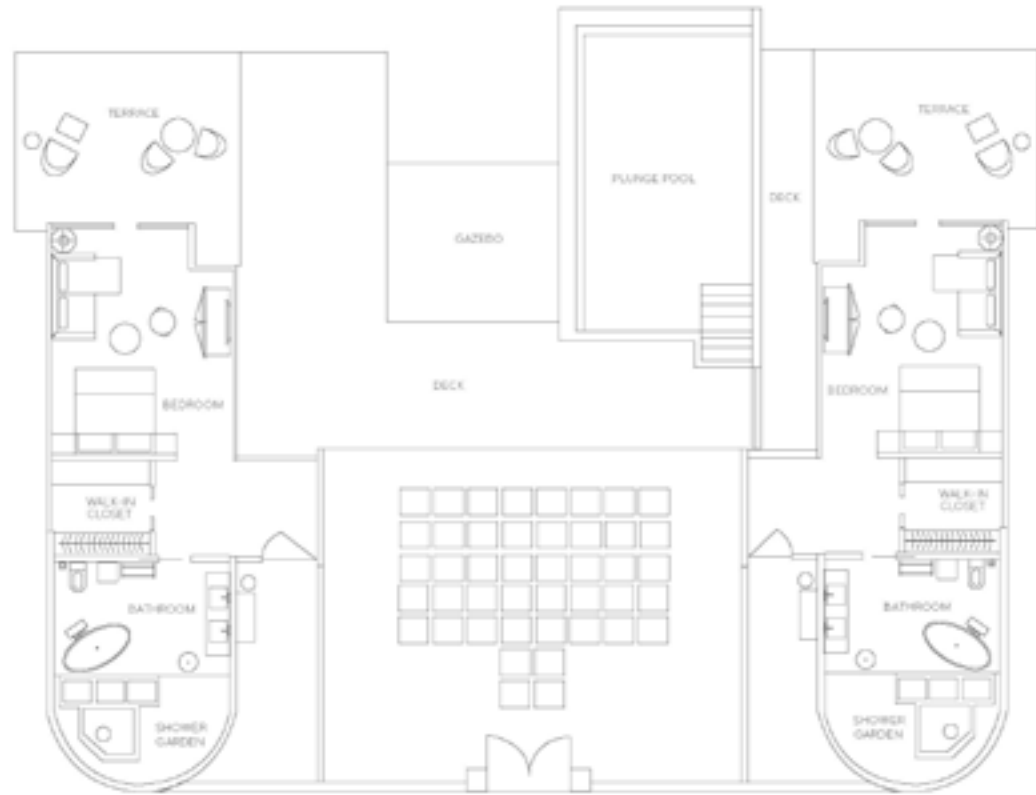

Total: 11 categories
80 Villas

BEACH BUNGALOW

Floor Plan

Features:

Sea-view and access | Semi-Open Bathroom | Open-air shower | Classic Bathtub | Walk-in Closet | Covered porch | Covered deck with table and chairs | Sun lounge at the beach

CLICK on the Floor Plan or Image for more...

WATER VILLA

Floor Plan

Features:

Sea-view and access | Semi-Open Bathroom | Open-air bathtub | Walk-in Closet | Veranda with lounges, table and chairs | Overwater Hamocks | Living Room

No. of Villas: 1 unit

Occupancy: 4 Adults + 4 Children or 2 Adults + 6 Children

CLICK on the Floor Plan or Image for more...

GRAND BEACH POOL VILLA

Floor Plan

Features:

1 Master Bedroom and 1 Twin Bedroom | Living Room | 2 Entrance areas | Sea-view and access | 2 Semi-Open Bathrooms | Open-air shower | 2 Walk-in Closets | Private Outdoor Plunge Pool | Veranda with lounges, table and chairs | Double day bed | Gazebo

Size: 250 sqm
Location: Sunset
No. of Villas: 6 units
Occupancy: 4 Adults + 2 Children or 2 Adults + 4 Children

CLICK on the Floor Plan or Image for more...

RETREAT GRAND BEACH POOL VILLA

Floor Plan

Features: