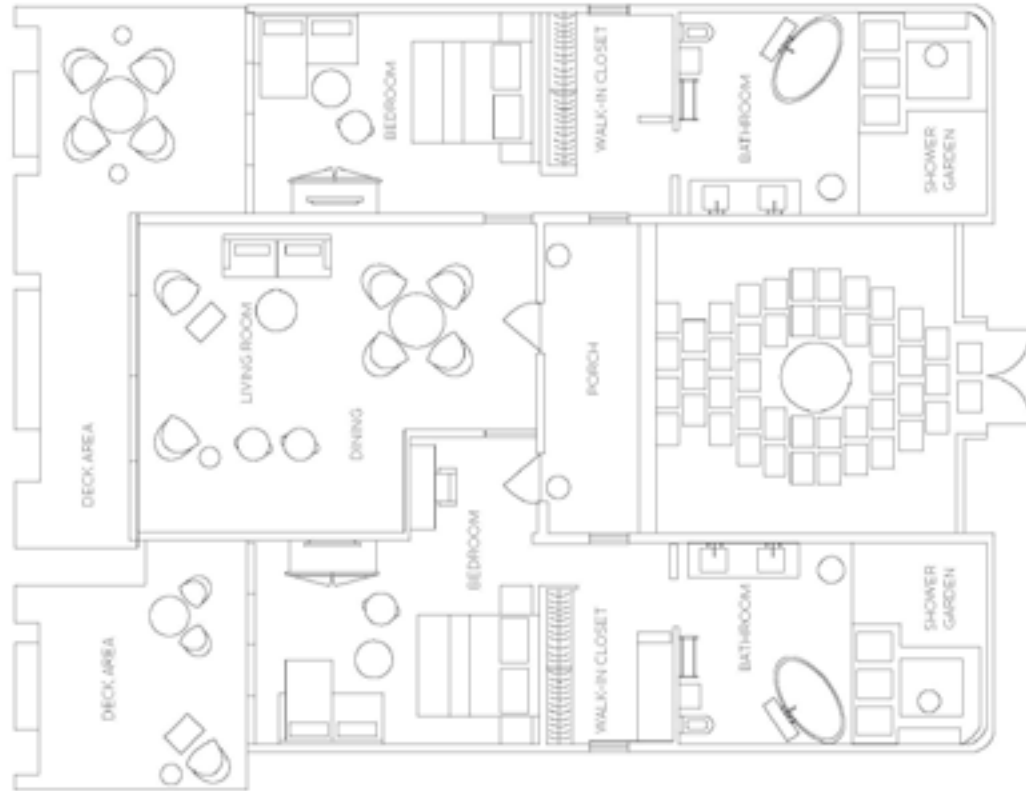

CLICK on the Floor Plan or Image for more...

WATER VILLA

Floor Plan

Features:

Sea-view and access | Semi-Open Bathroom | Open-air bathtub | Walk-in Closet | Veranda with lounges, table and chairs | Overwater Hamocks | Living Room

Size: 165 sqm
Location: Sunrise
No. of Villas: 2 units
Occupancy: 2 Adults + 2 Children or 3 Adult

CLICK on the Floor Plan or Image for more...

RETREAT BEACH POOL VILLA

Floor Plan

Features:

Privacy Wall | Private Outdoor Plunge Pool | Sea-view and access | Semi-Open Bathroom | Open-air shower | Walk-in Closet | Veranda with lounges, table and chairs | Double day bed | Gazebo

Size: 290 sqm

Location: Sunrise

No. of Villas: 6 units

Occupancy: 2 Adults + 2 Children or 3 Adults

CLICK on the Floor Plan or Image for more...

GRAND BEACH VILLA

Floor Plan

Features:

2 King size Bedrooms | Living Room| Sea-view and access |
2 Semi-Open Bathrooms | Open-air shower | 2 Walk-in Closets |
Veranda with lounges, table and chairs | Double day bed | Gazebo

Size: 270 sqm

Location: Sunrise